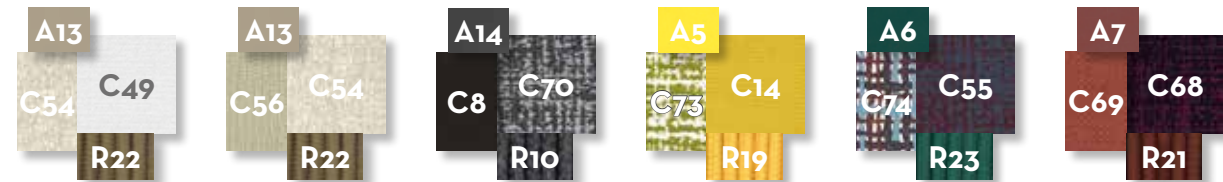

EGG CHAIR WITH ROTATING BASE / CODE: PANEGG + PANEGG-BSE

LIVING RELAX ARMCHAIR / CODE: PANLIVREX

KG 21,0 | unit 1 1.41 mc | ☁️ | 🪑 | 🛠️

Width 160 | Depth 125 | Height 105 | H. seat 45