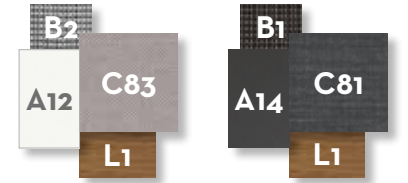

SOFA CORNER / CODE: ALAALUANG

Width	Depth	Height	H. seat	H. cushion
85	85	80	37	15

SOFA / CODE: ALAALUDIV

Width	Depth	Height	H. armrest	H. seat	H. cushion
180	85	80	56	37	15

LIVING ARMCHAIR / CODE: ALAALUPL