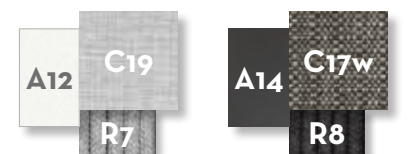

SWING ARMCHAIR / CODE: MONALUALT

Width	Depth	Height	H. cushion
84	75	46	10

KG 13,0 | unit 1 0.38 mc | ☁️ | 🔧 | 🛠️ | 🔑

LOVE SEAT / CODE: MONALULOV

Width	Depth	Height	H. seat	H. cushion
165	88	99	37	10

KG 27,0 | unit 1 1.82 mc | ☁️ | 🔧 | 🛠️