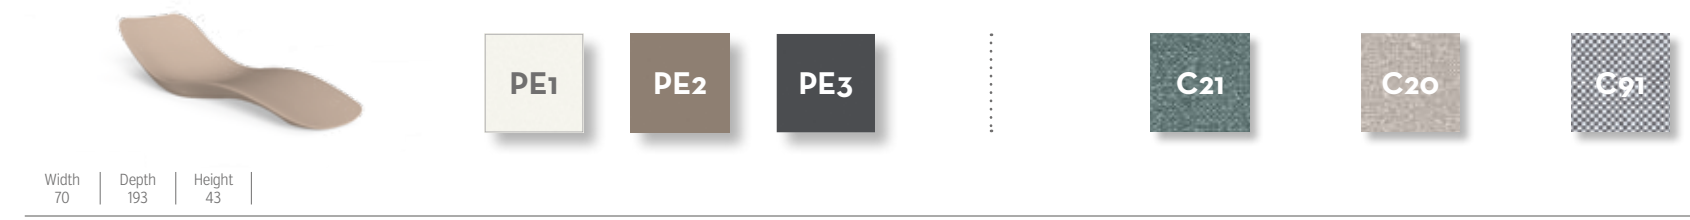

Reef collection

Design Marco Acerbis

SUNBED / CODE: REFLET

Finishing

Polyethylene

white

dove

graphite

Seat fabric cushions

mambo canvas

mambo light blue

white-grey