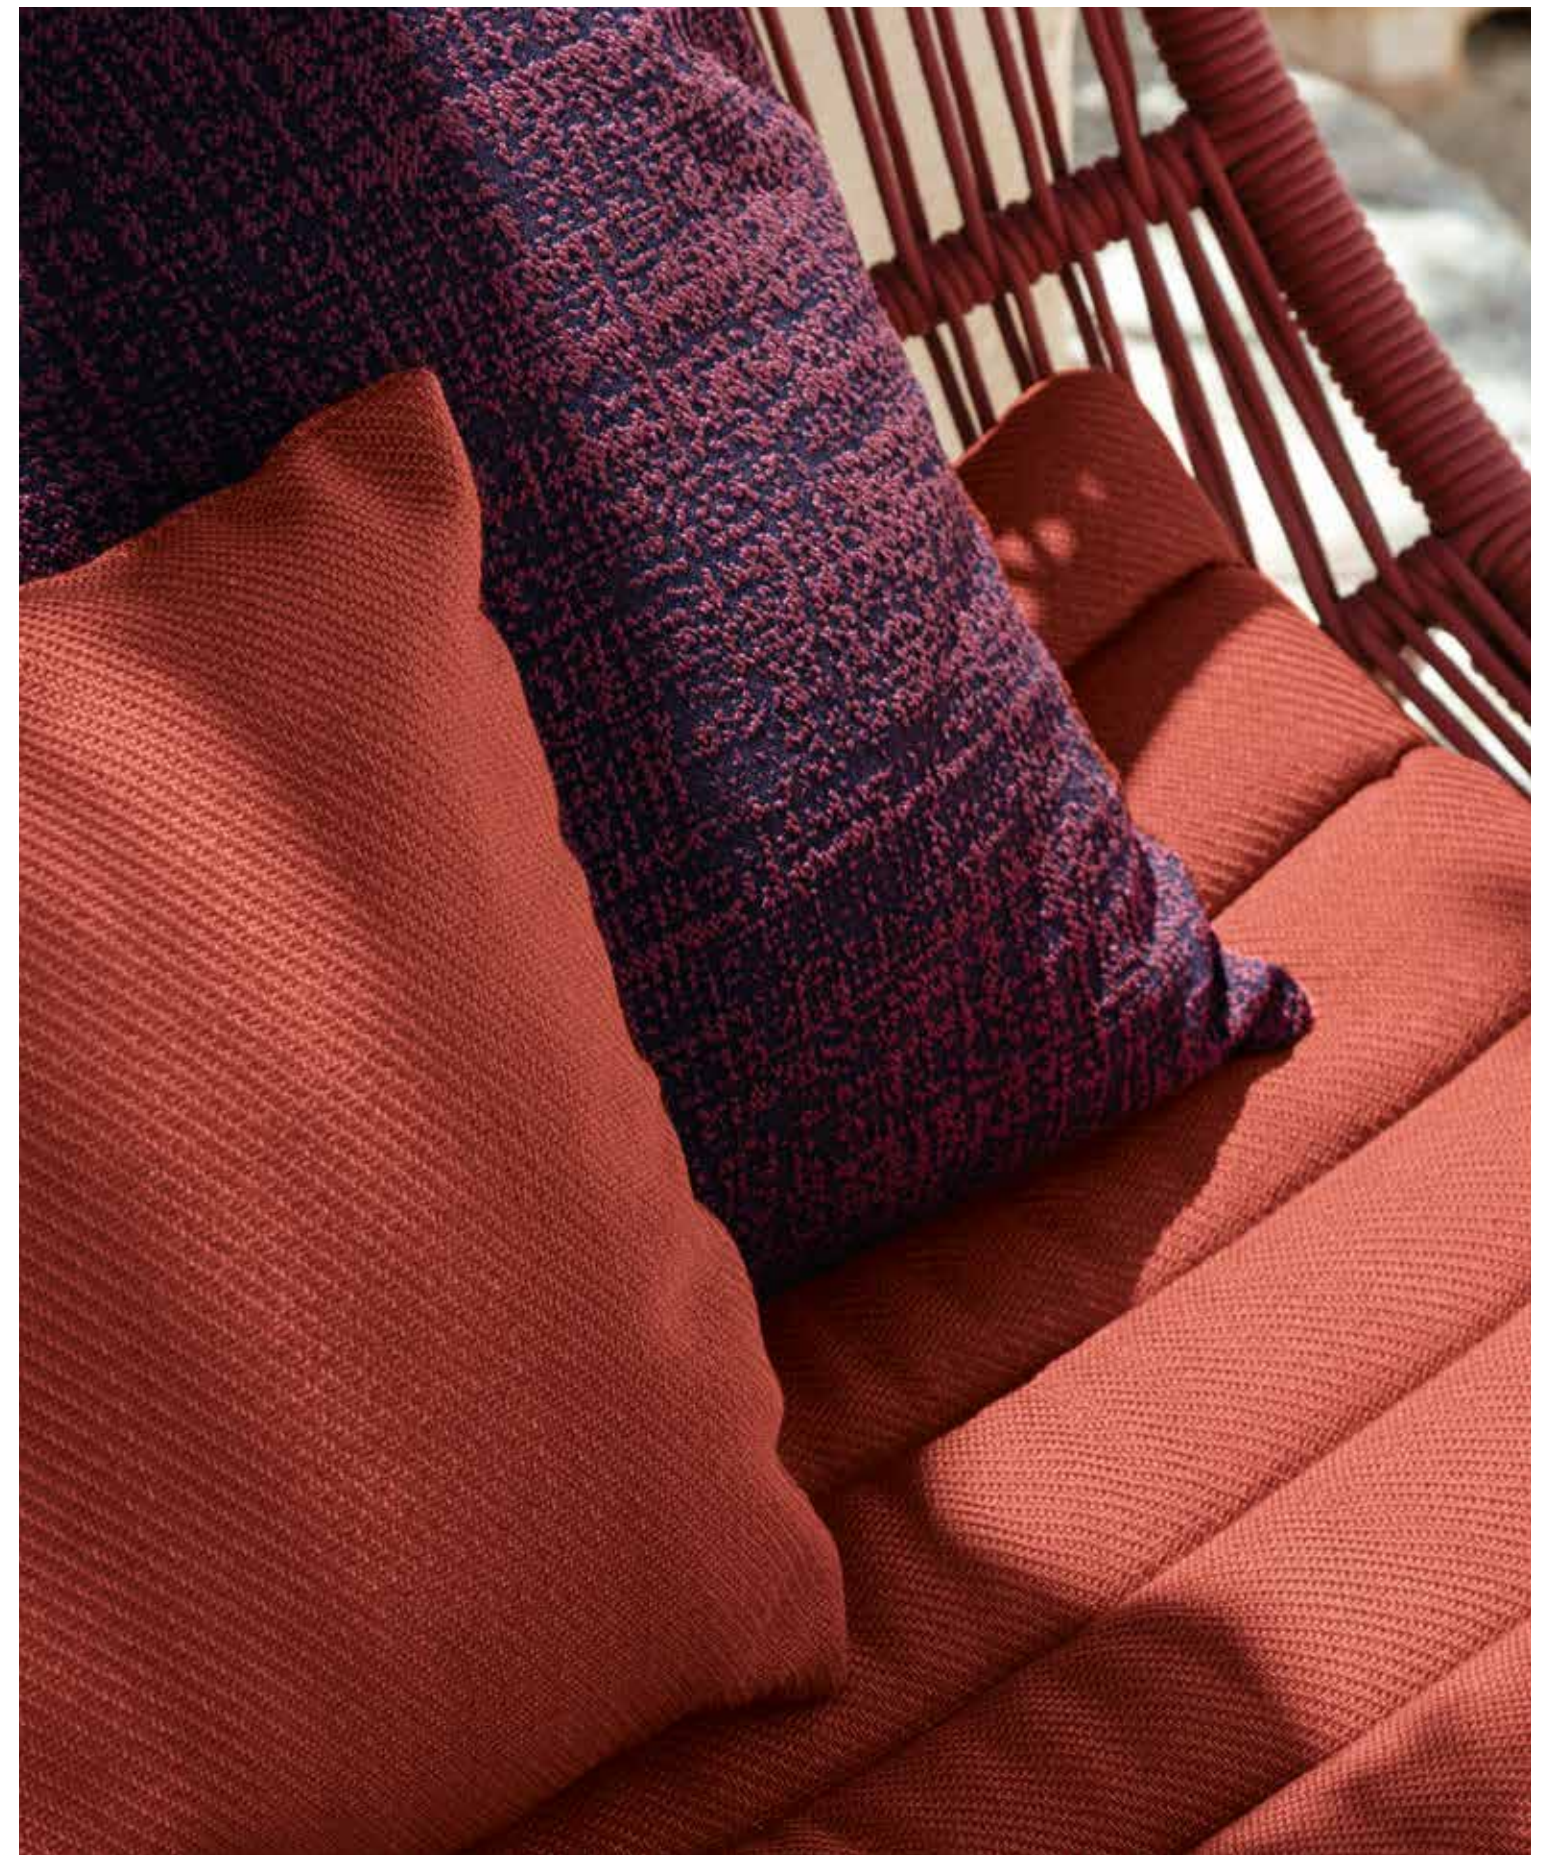

Panamacollection

living relax armchair & Tribal lamp
dove frame
sand colour rope
cushions in plain white & plain beige colour
deco in mambo sand colour

Panamacollection

hammock & Tribal lamp
dove frame
sand rope
cushions in mambo sand colour
deco in plain white & ocean fantasy colour