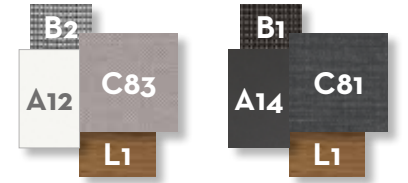

Width	Depth	Height	H. armrest	H. seat	H. cushion
85	85	80	56	37	15