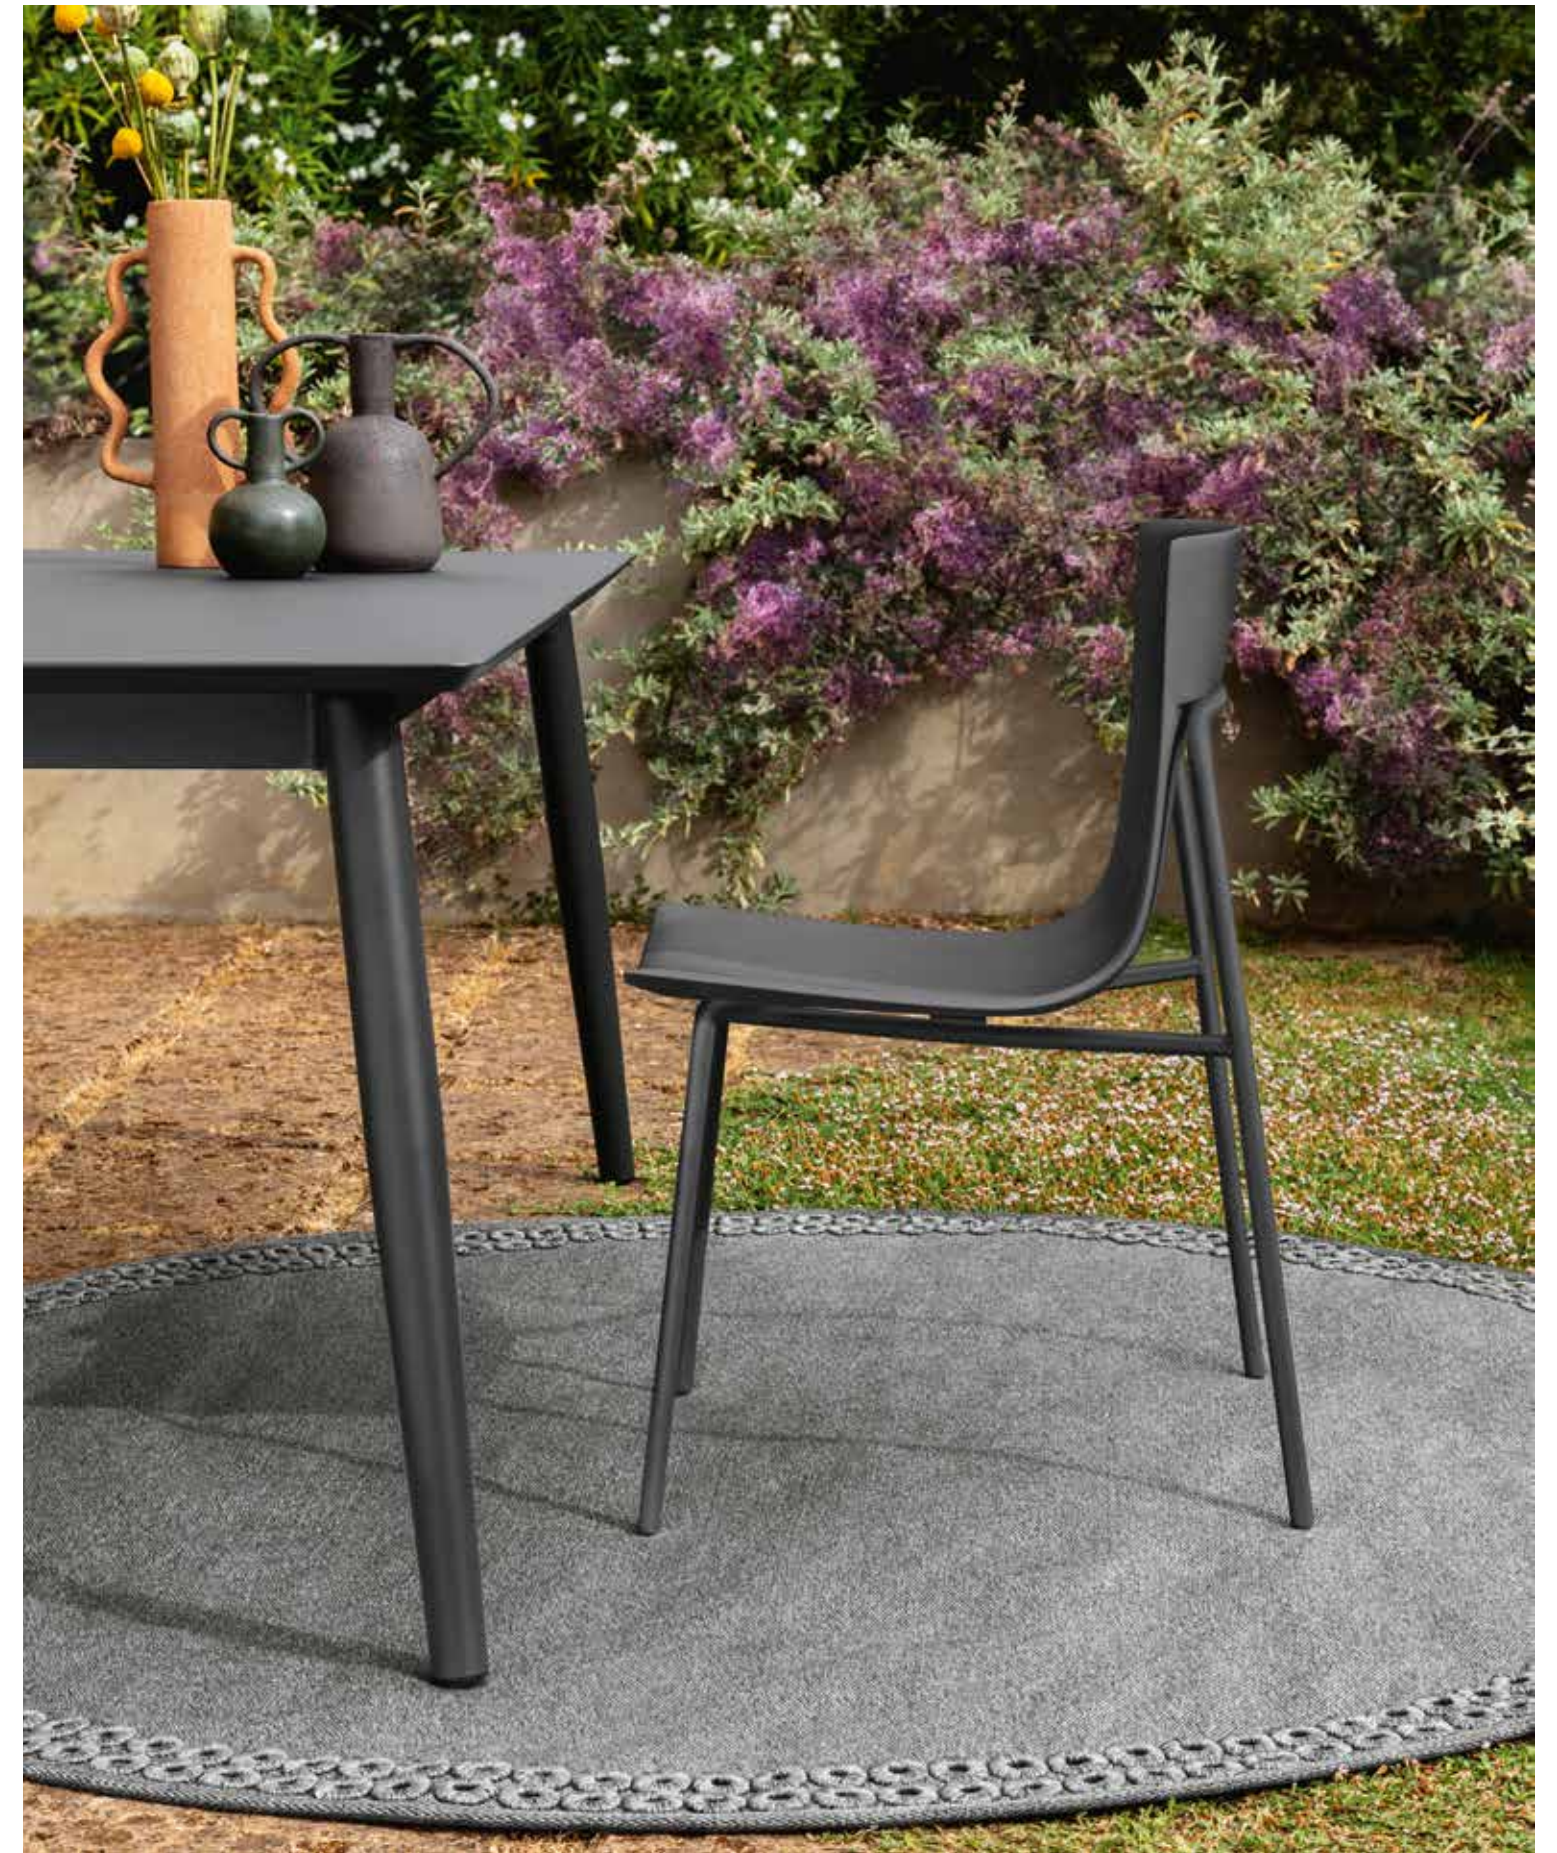

KG 5,5 | unit 1 0.37 mc | ☀️ | 🌧️ | 🧽

DINING CHAIR / CODE: MALSP

Width 55 | Depth 55 | Height 82 | H. seat 42

LAMP H190 / CODE: MALL190

Width 52 | Depth 52 | Height 190

LAMP H90 / CODE: MALL90

Width 52 | Depth 52 | Height 87