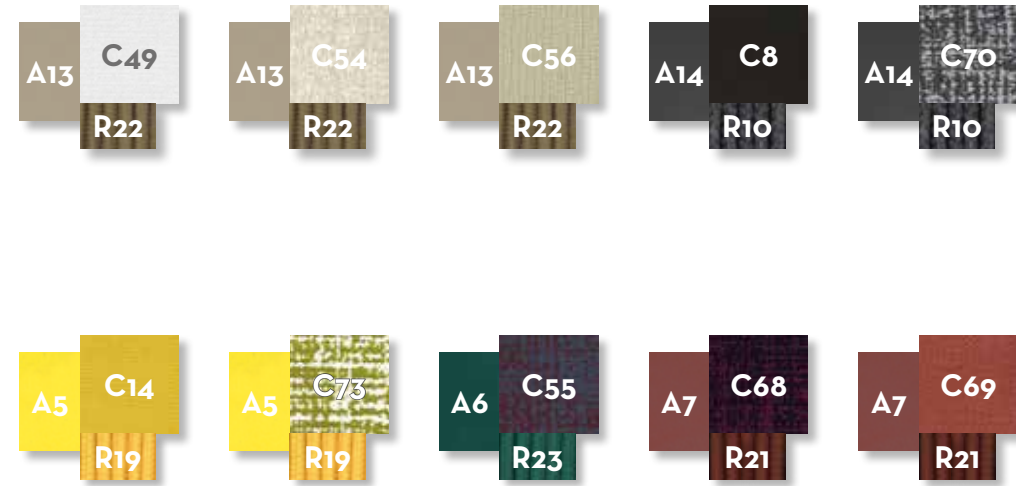

EGG CHAIR WITH SUSPENDED SEAT FRAME / CODE: PANEGG + PANEGG-STR

KG 53,0 | unit 1+1 1.33 mc | ☁️ | 🪑

Width 98 | Depth 91 | Height 140 | H. seat 38