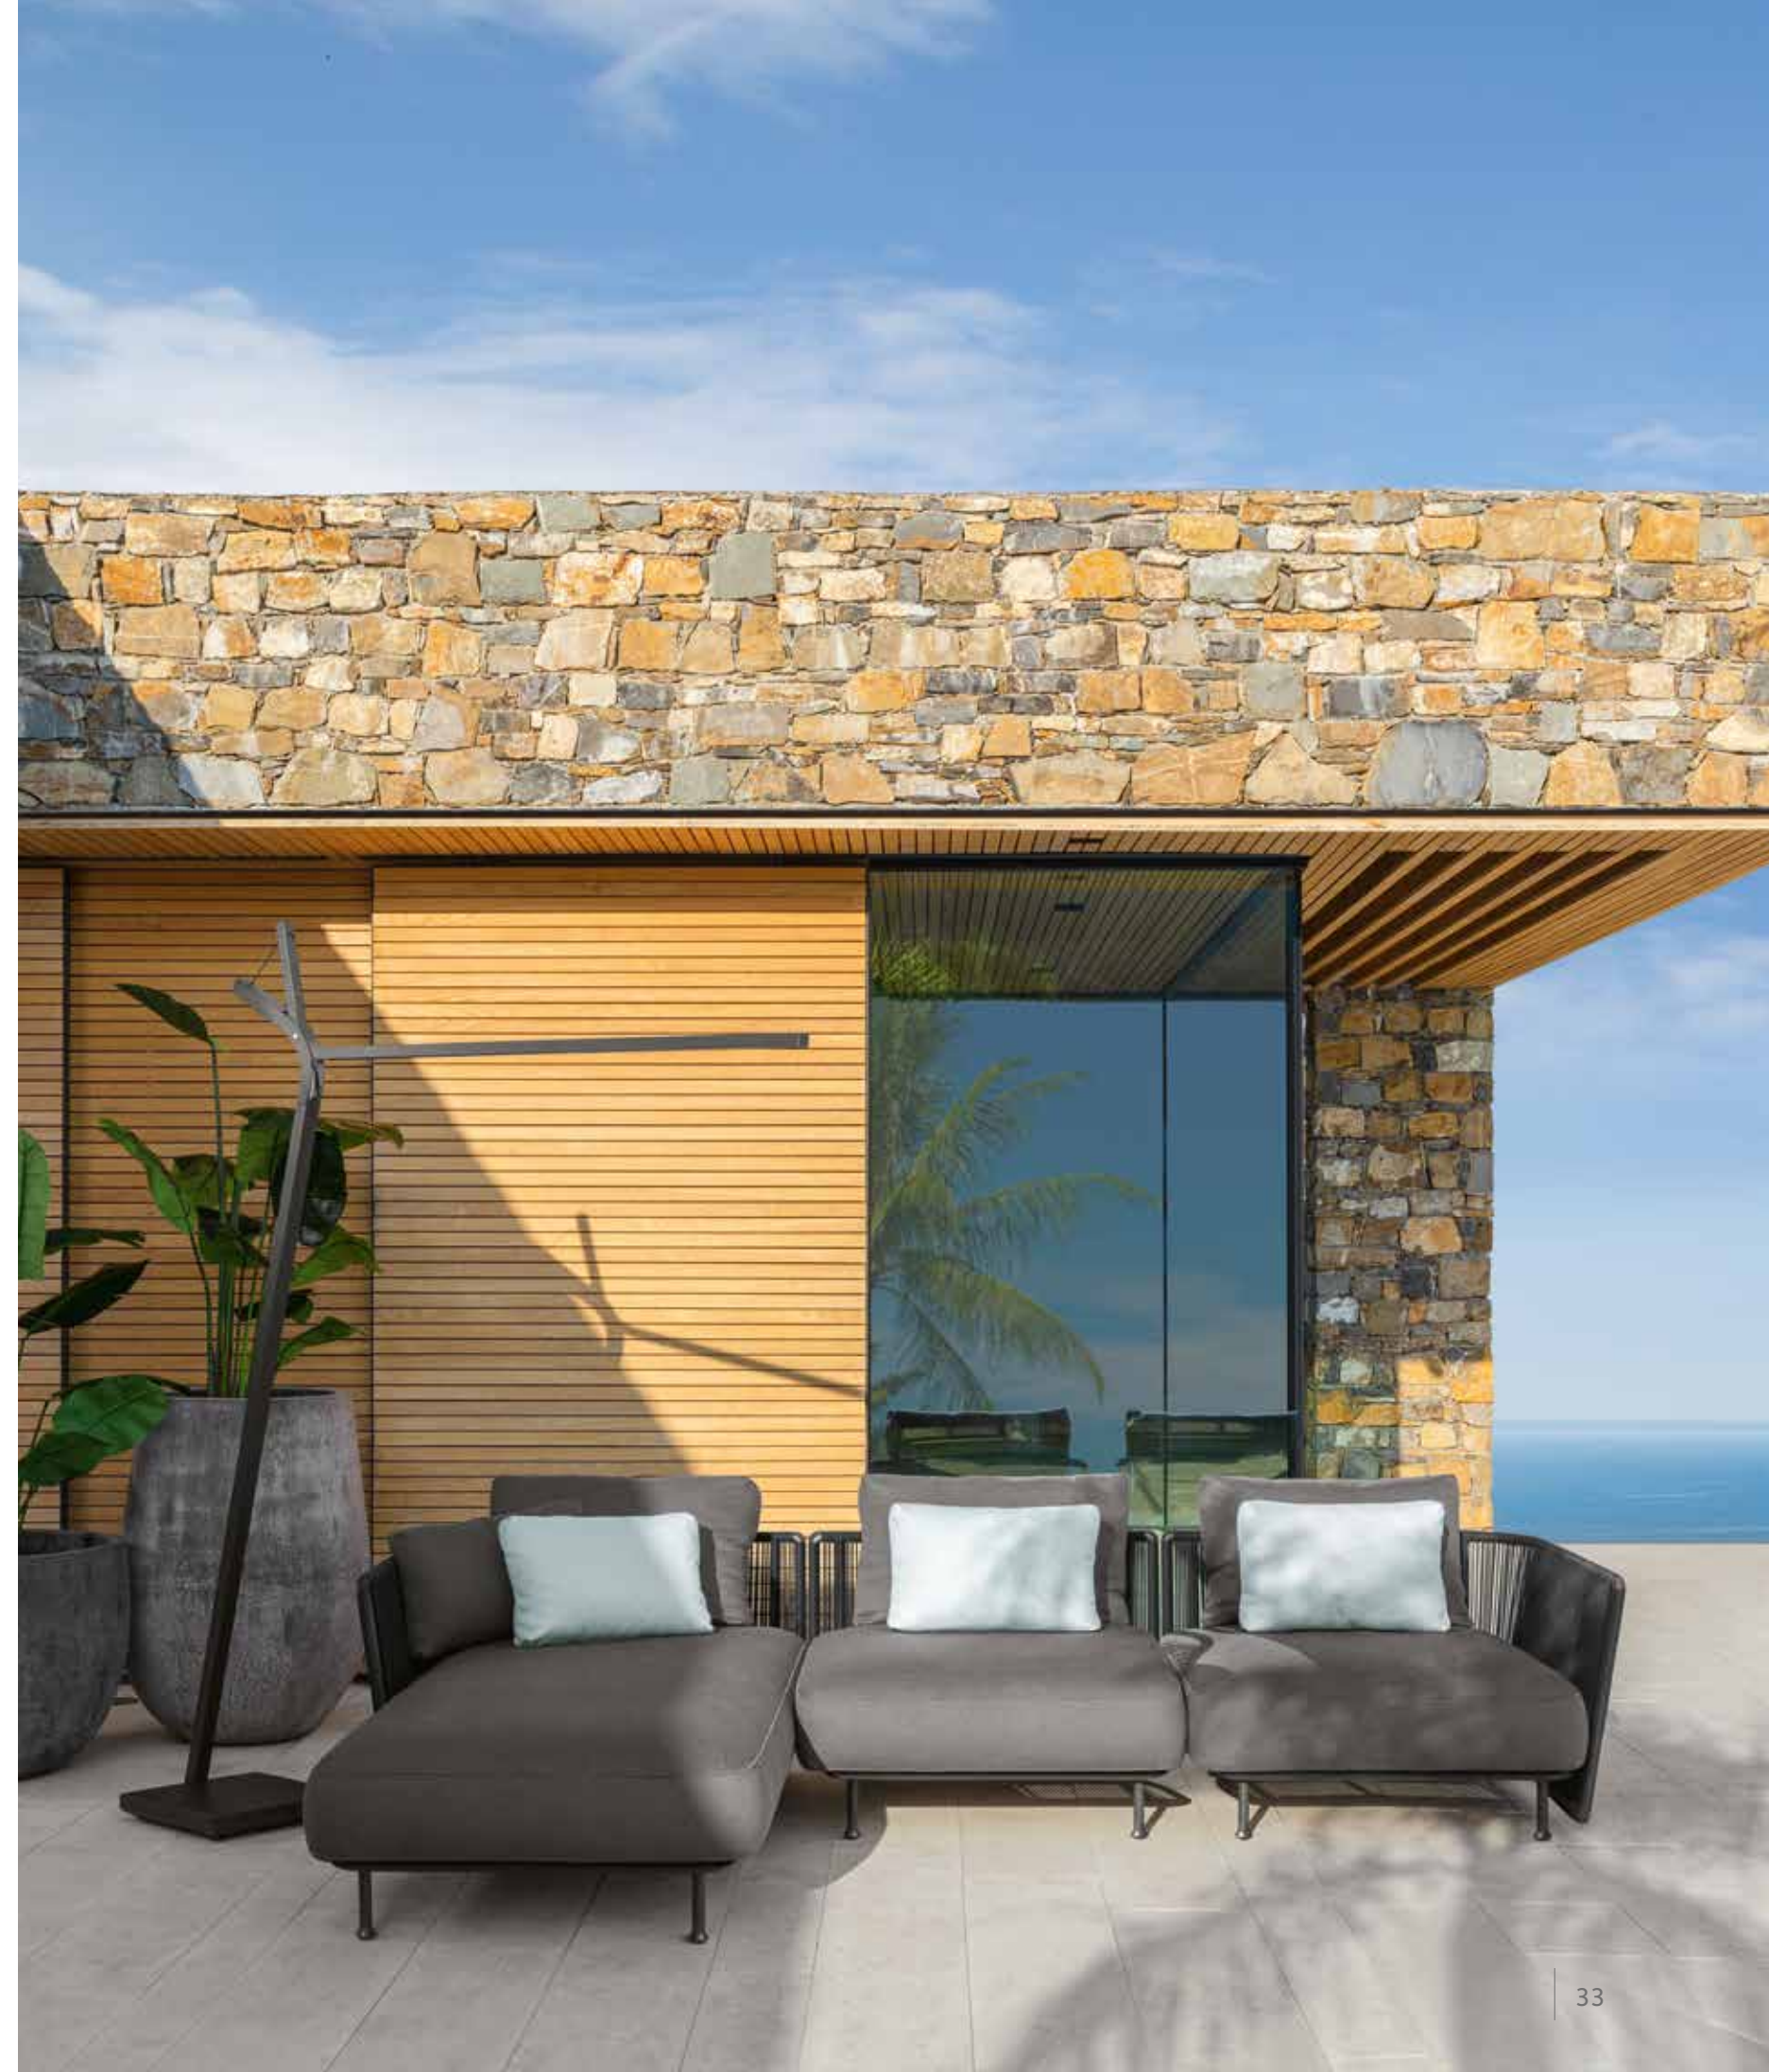

Coralcollection

sofa lounge dx, sofa cx, sofa corner
cleo arc lamp
graphite frame
dark grey colour rope
cushions in grey colour
deco in blue ice & grey colour