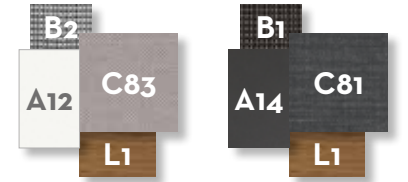

Alabama collection // Alu

Design Marco Acerbis

Finishing

Aluminium frame

white

graphite

Synthetic elastic belt

dark grey

light grey

Cushions fabric

dark grey

light grey

Textilene

white

silver black

Wood slats

teak

light concrete

dark concrete

Width	Depth	Height	H. armrest	H. seat	H. cushion
81	85	80	56	37	15