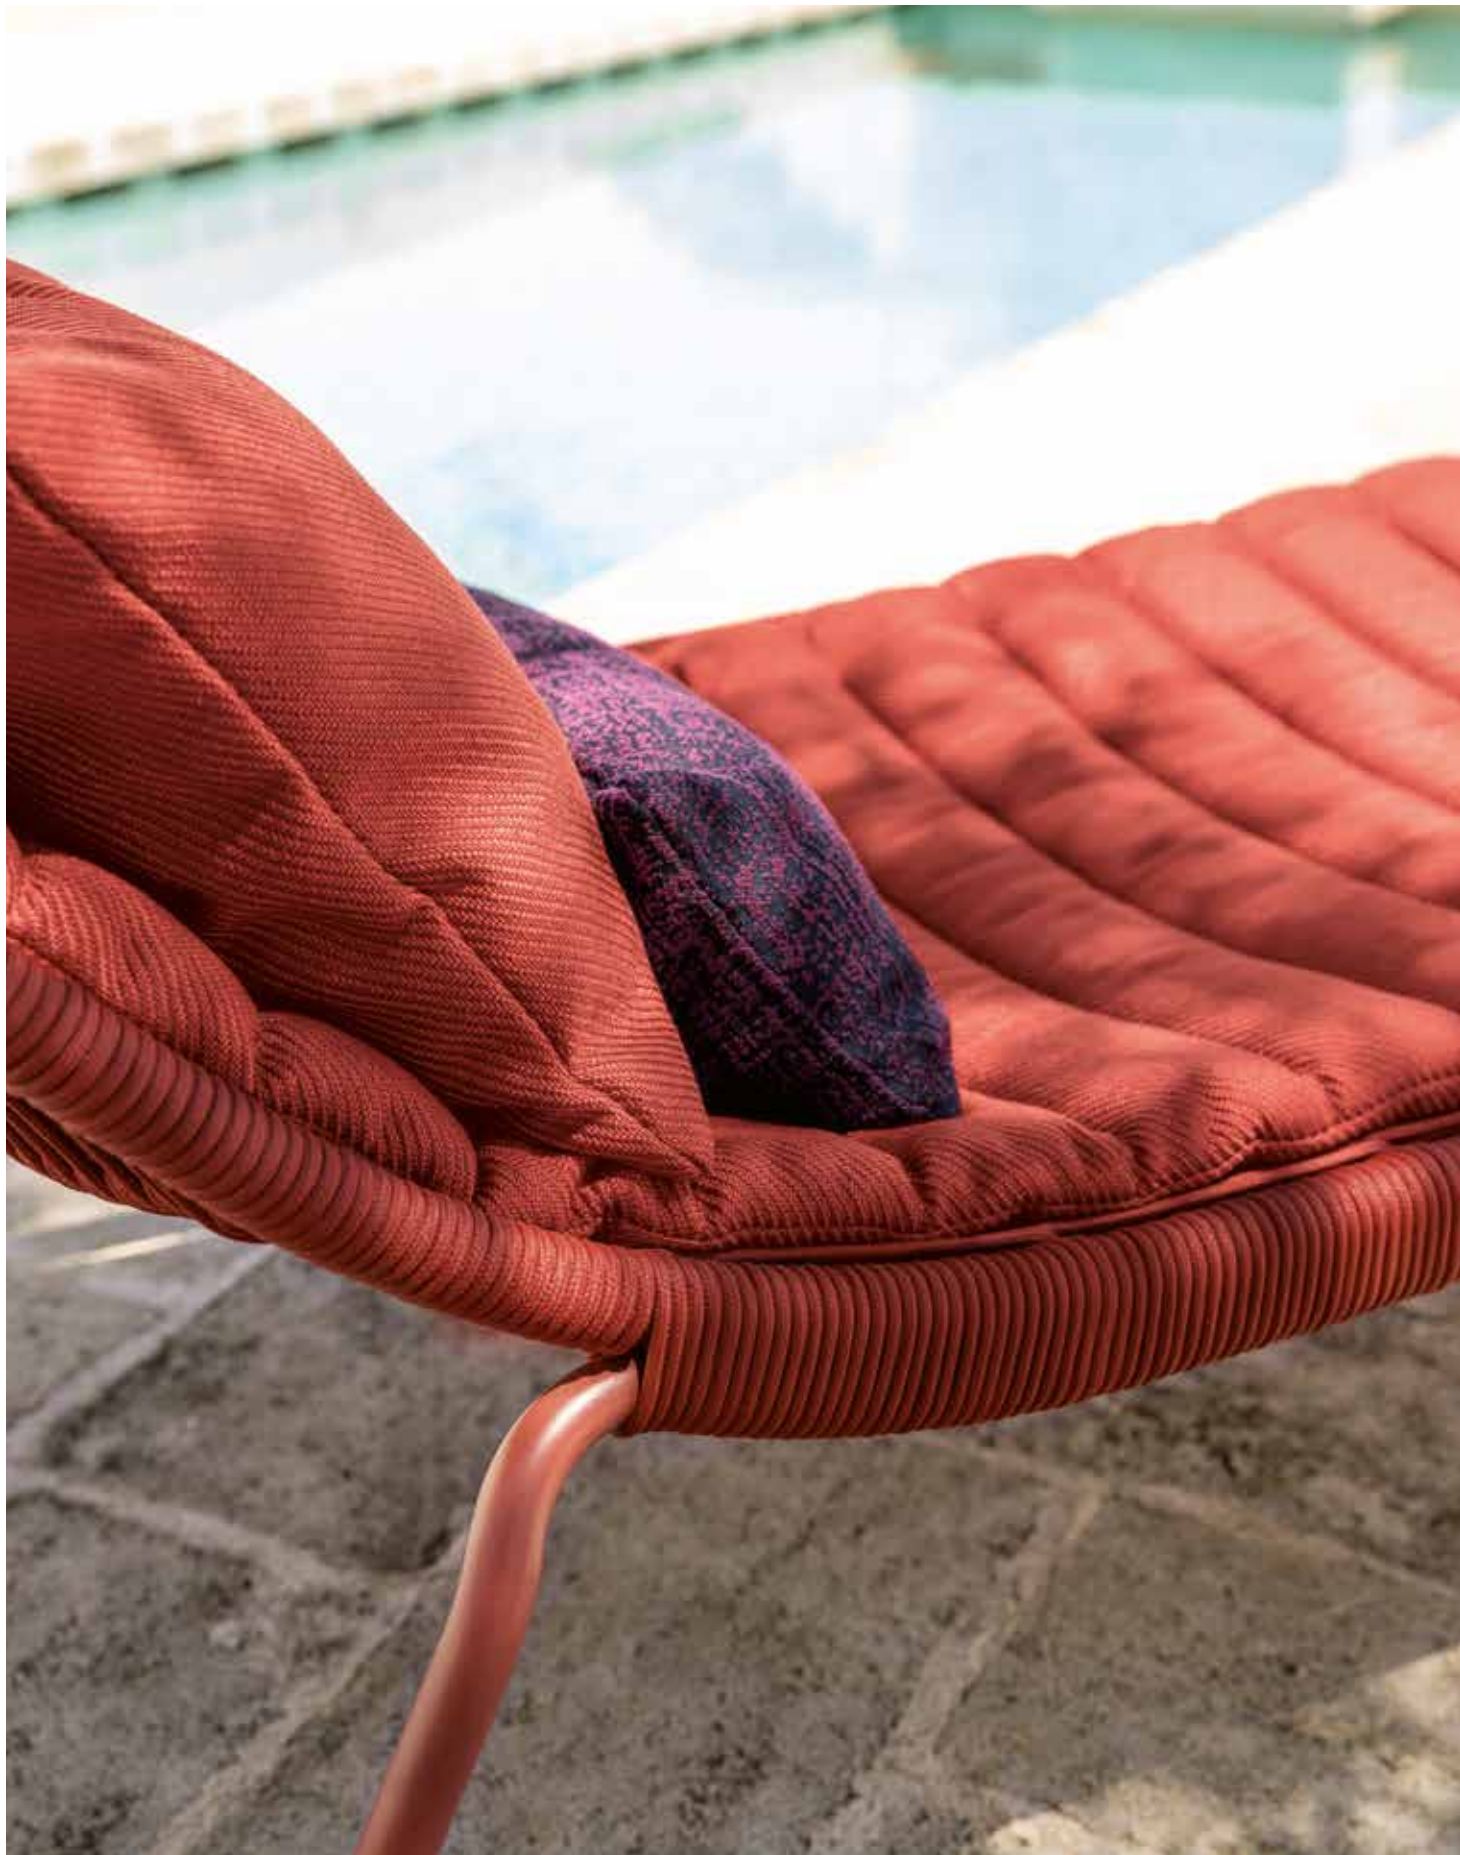

Panamacollection

bar stool
red frame
red colour rope

Panamacollection

living relax armchair
red frame
red colour rope
cushions in twill rust colour
deco in twill rust & outmap plum colour

Panamacollection