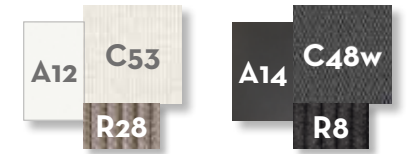

mélange beige

peach

blue ice

dark grey

warm white

SOFA / CODE: CORDIV

Width	Depth	Height	H. seat	H. cushion
180	90	66	41	22

SOFA CORNER / CODE: CORANG