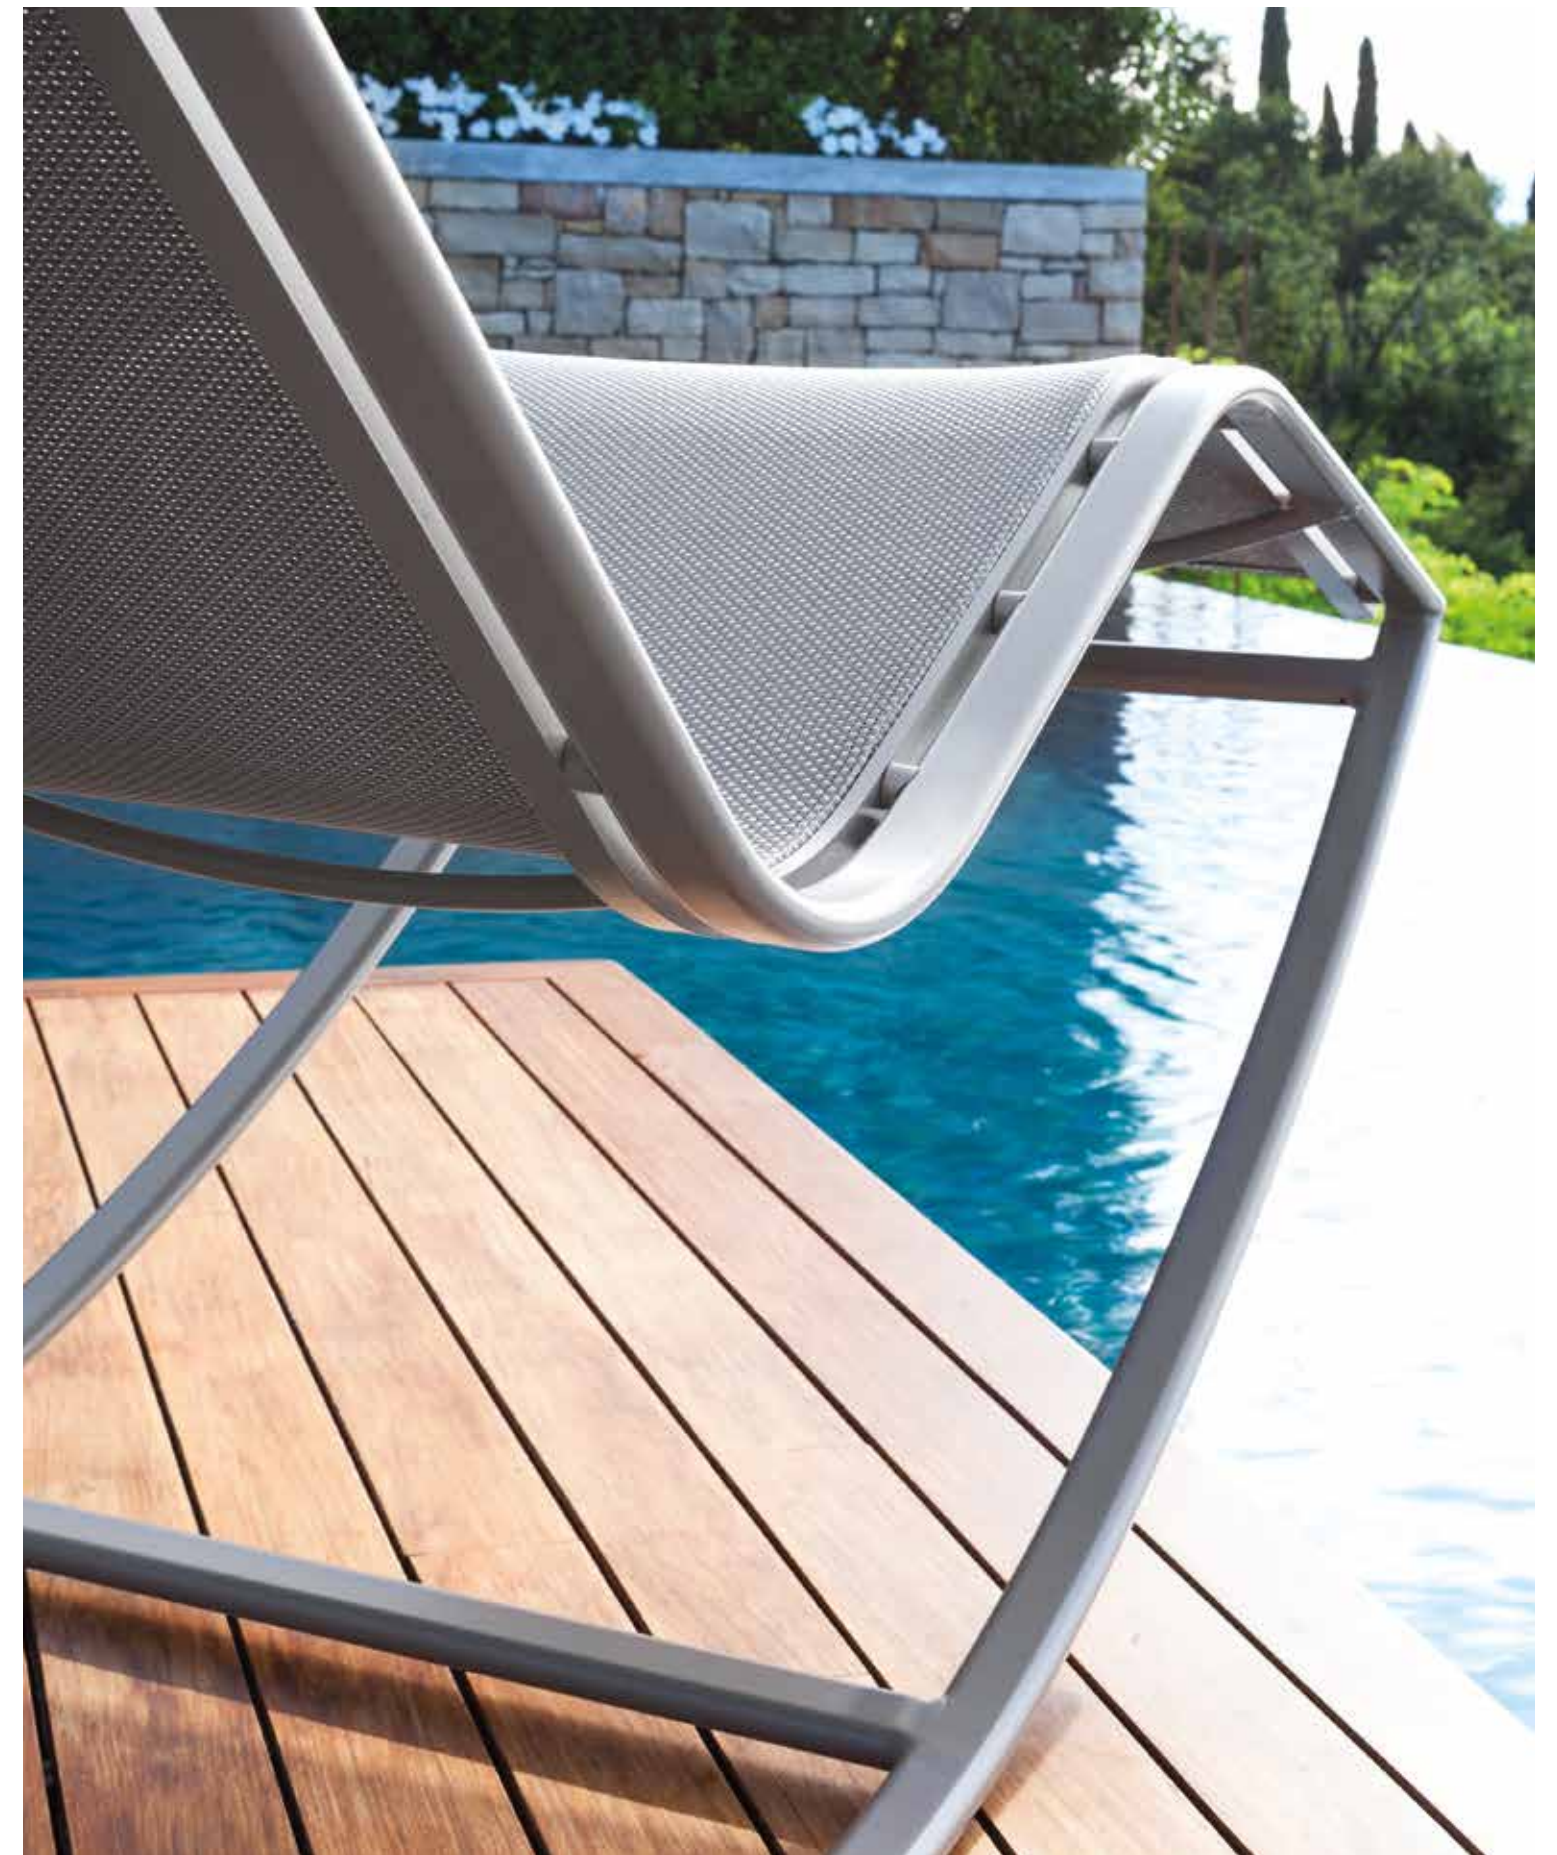

dove

Headrest fabric

grey

dove

SUNBED / CODE: KOTLET

Width 80 | Depth 80 | Height 75

Breez2.0collection

Design Karim Rashid