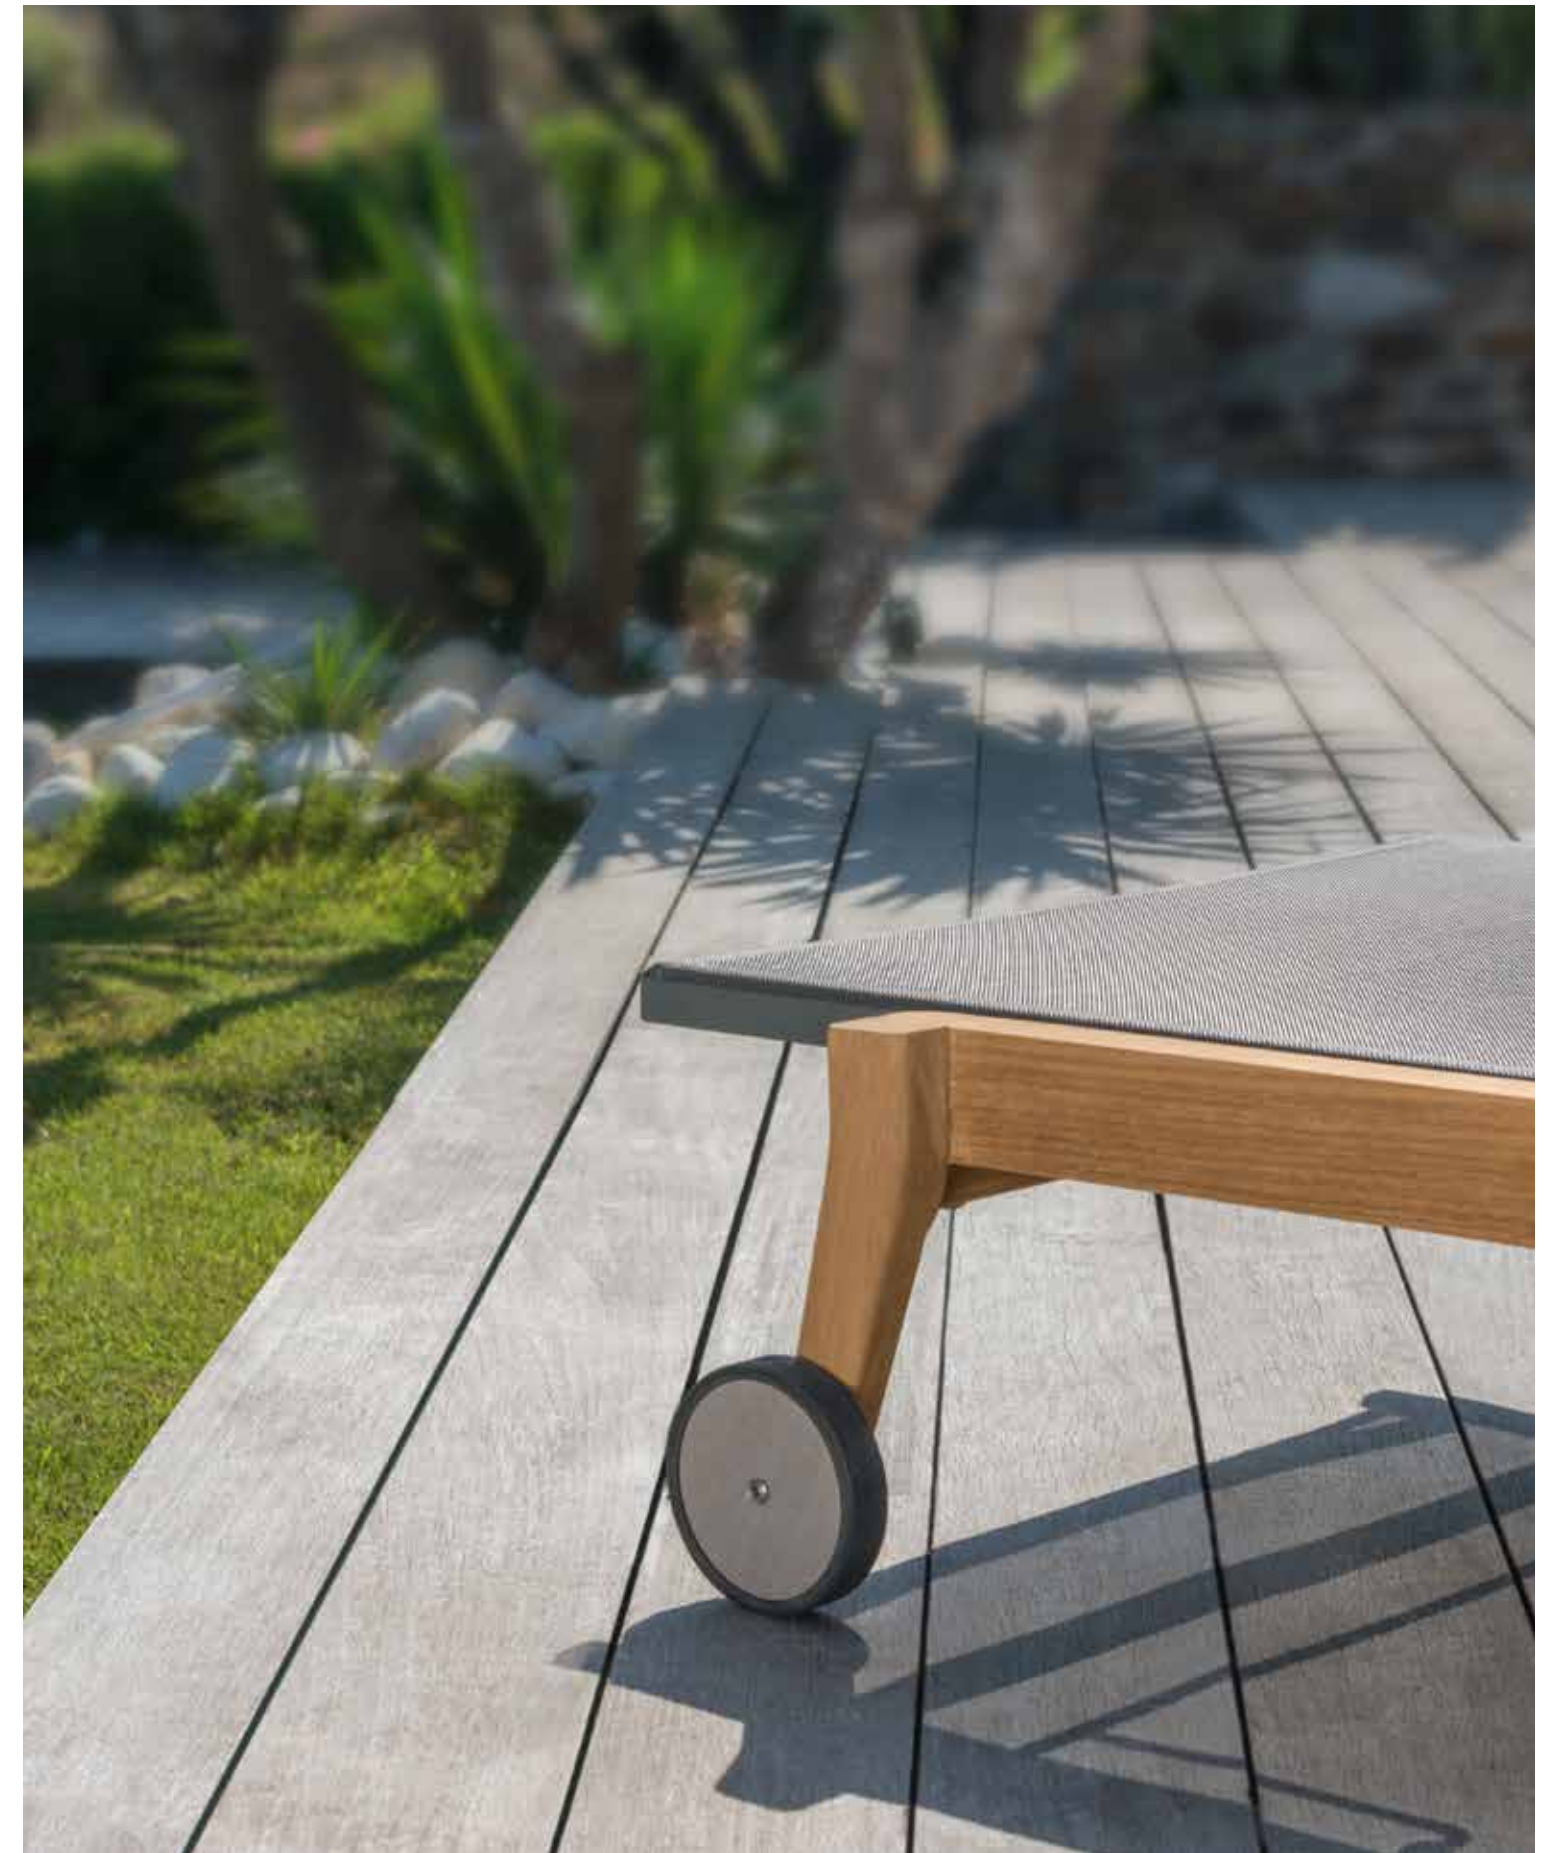

Mooncollection

// teak

bar stool
natural teak frame
rope in beige colour
leaf bar table
mokka colour frame
top vitter stone finishing in corten colour

Mooncollection //teak

sofa, coffee table
natural teak frame
rope in grey colour
hpl table top