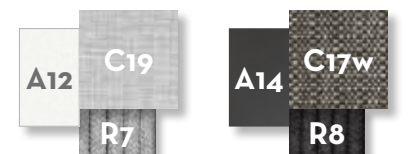

Width	Depth	Height	H. cushion
84	75	46	10

KG 13,0 | unit 1 0.38 mc | ☁️ | 🔧 | 🛠️ | 🔑