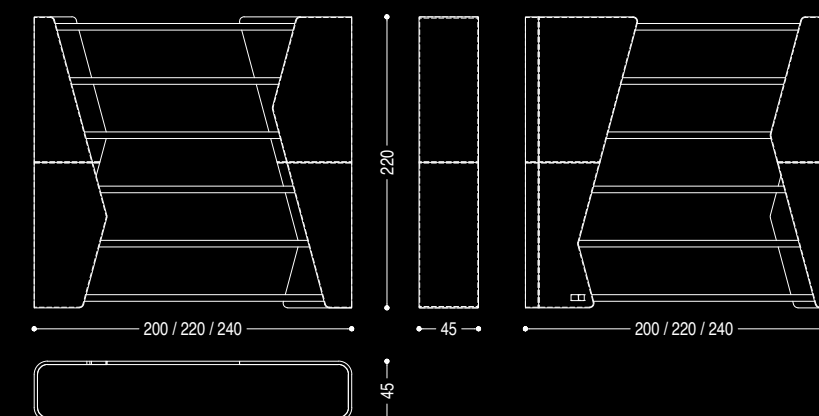

FINESSE

LIBRERIA · SHELF

Libreria realizzata in legno massello, si caratterizza per montanti asimmetrici in multistrato curvato e sagomato rivestiti in cuoio nei quali si innestano 6 mensole in legno massello di noce, spessore 5cm.

Shelf made of solid wood, it is characterized by asymmetrical supports in curved and shaped multilayer wood panels covered with leather, in which are fitted six shelves made of solid walnut, 5cm thickness.

LEGNO | WOOD

Finitura: a base di olio/cera naturale di origine vegetale con estratti di pino.
Finish: base of oil / natural wax of vegetable origin with pine extracts.

PELLE | LEATHER