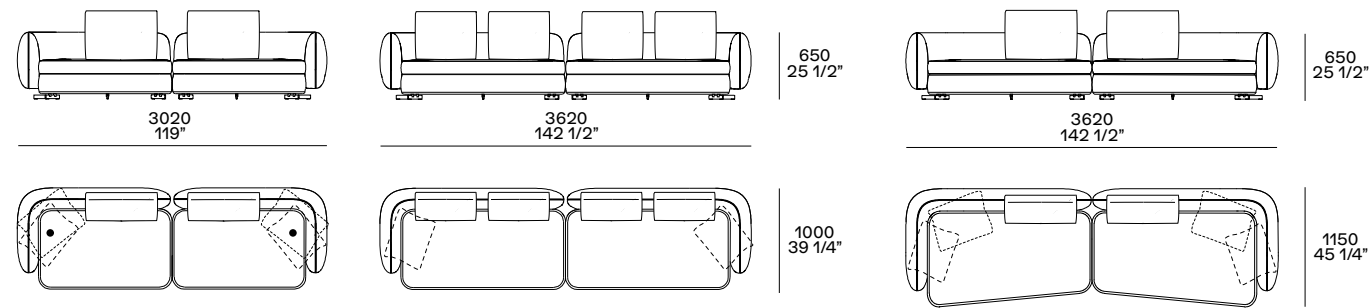

Design Jean-Marie Massaud

Struttura in legno e derivati. Schienale in poliuretano flessibile stampato, cuscino seduta in poliuretano espanso a quote differenziate, prerivestimento in tela cotone e piuma.

Cuscino schienale in poliuretano espanso e piuma, larghezza mm 600-700-800.

Cuscino poggiatesta in strutturato e piuma.

Cuscini opzionali in tela cotone e piuma.

Piedini regolabili in metallo verniciato brown nickel opaco.

Rivestimento sfoderabile in tessuto o pelle.

Tavolino Koishi inseribile tra due elementi

con struttura in metallo verniciato brunito

o champagne opaco. Piano in olmo nero,

rovere gold, vetro blu riflettente, pietra ebano

spatolata o sei marmi levigati e sei lucidi.

Structure in wood and wood by-products.

Backrest in flexible moulded polyurethane, seat cushion in multi-density polyurethane foam, pre-cover in cotton canvas and down.

Fixed backrest cushion in polyurethane

foam and down, width 23 1/2"-27 1/2"-31 1/2".

Structural headrest cushion and down.

Optional cushions in cotton canvas and down.

Levelling feet in painted metal mat brown

nickel.

Removable cover in fabric or leather.

Koishi coffee table to be inserted between

two units, with structure in metal painted

brunito or mat champagne. Top in black elm,

gold oak, blu reflecting glass, ebony stone

with spatula finish or six mat and six glossy

marbles.

Esempi divani composti Examples of modular sofas