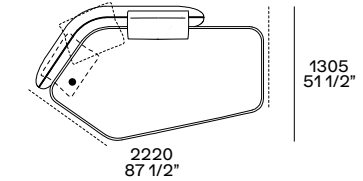

**Angolo penisola inclinato sx-dx
Lt-rt angled peninsula corner unit**