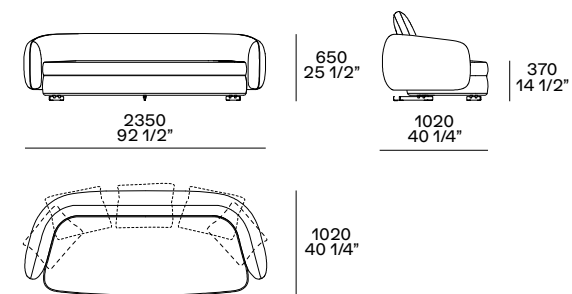

Divano Sofa