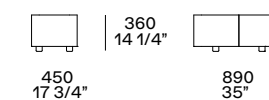

**Tavolino Koishi
Koishi coffee table**

da inserire tra due elementi
to be inserted between two units