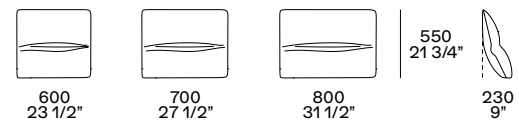

Cuscini poggiatesta opzionali Optional headrest cushions