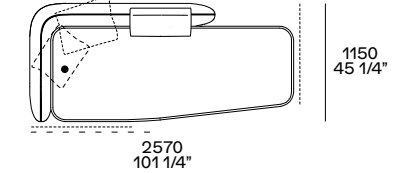

**Angolo penisola sx-dx
Lt-rt peninsula corner unit**