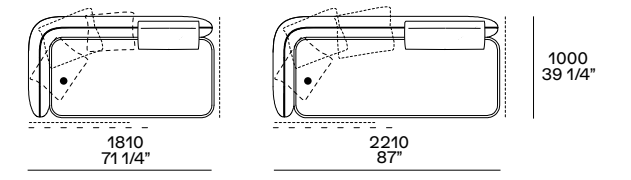

**Angolo sx-dx
Lt-rt corner unit**