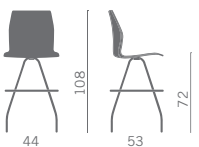

Tabouret

- coque en polypropylène monocoloro ou deux couleurs
- coque en polypropylène, monocoloro ou à deux couleurs avec assise rembourrée
- coque en polypropylène unicoloro avec contre-coque assise-dossier garnis (avant)
- coque en polypropylène, monocoloro ou à deux couleurs avec assise-dossier et arrière garnis

Hoker

- Schale aus Polypropylene einfarbig oder zweifarbig
- Schale aus Polypropylene ein- oder zweifarbig mit Sitz gepolstert
- Schale aus Polypropylen einfarbig, Sitz und Rückenlehne gepolstert
- Schale aus Polypropylene innen- und Aussenschale Vollposter