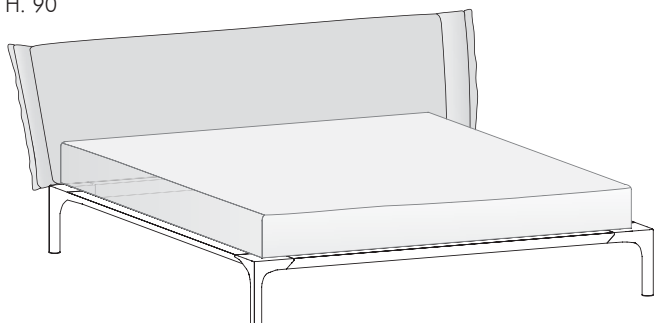

Letto imbottito PARK/  
*PARK padded bed*

NOVAMOBILI

---

H. 90

DIMENSIONI E VARIANTI / *DIMENSIONS AND VERSIONS*

misure L x H x P cm / *dimensions W x H x D cm*

205/225 x 90 x 222