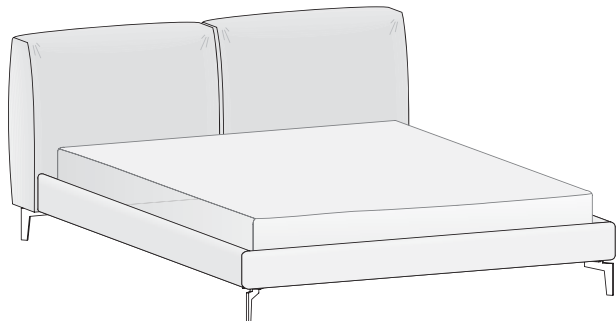

# Letto imbottito MARGOT/ MARGOT padded bed

NOVAMOBILI

---

H. 86

## DIMENSIONI E VARIANTI / DIMENSIONS AND VERSIONS

misure L x H x P cm / dimensions W x H x D cm

173/193 x 86 x 230