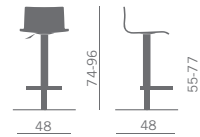

Base piana cromata
Chromed flat base
d. 48

Rivestito (vari colori)
Padded (various upholsteries)

Base per fissaggio a pavimento
Base to be fixed on the floor

"Cuoietto" nero/black

Base convessa cromata
Chromed convex base